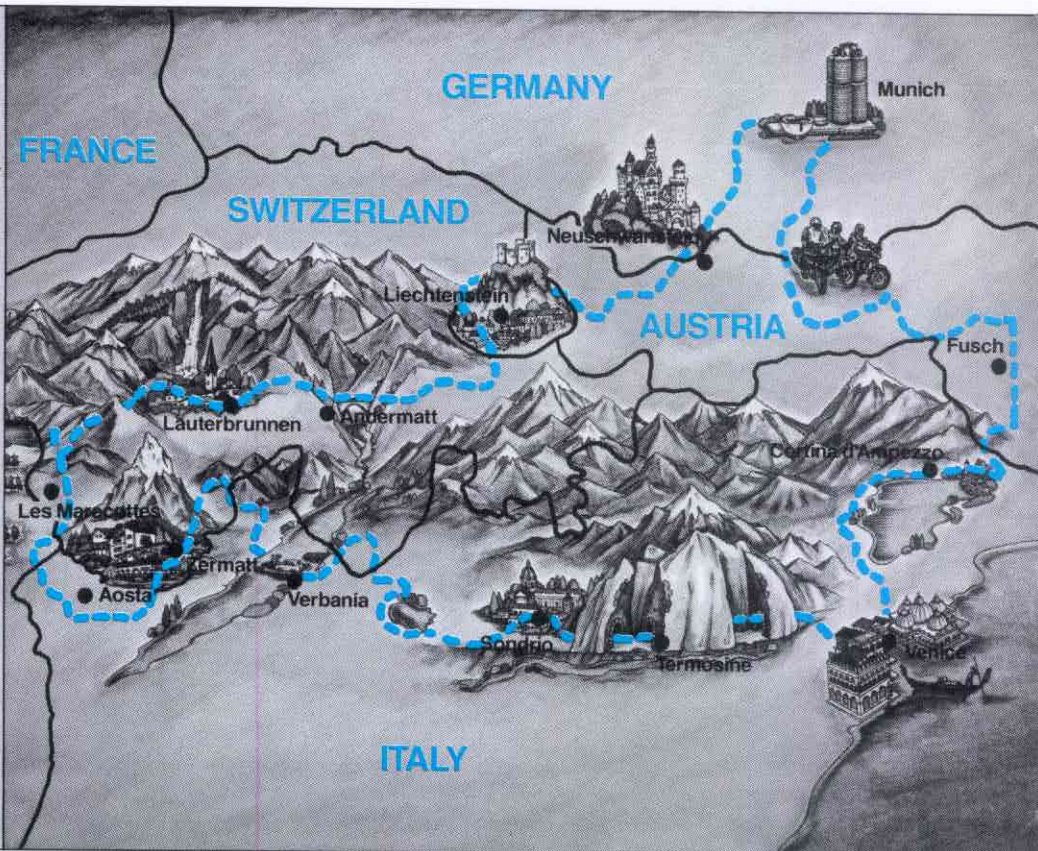

THE BMW "RIDE-THE-ALPS CONTEST" WIN A 23-DAY ALL-EXPENSES-PAID BIKE TOUR OF THE ALPS.

Just come in to the participating BMW Dealership nearest you and fill in the simple 4-question Entry Form (dealers are permitted to assist). You could be one of five winners drawn from correct entries. Then you could be on your way to a tour through some of the most exciting landscape and riding in the world. The tour is led by the well-known Bob Beach through the European Alpine passes and down the high-speed Autobahns where BMWs developed their reputation for Extra Margins of handling and reliability. The contest ends May 29, 1981, so enter this week.

THE ULTIMATE ALPINE TOUR. First Prize winners will leave for Munich, Germany on July 26, 1981. After an official greeting and visit to BMW's architecturally renowned Headquarters, BMW Museum and the beautiful city of Munich—they will head out on factory BMWs. This spectacular ride, which winds through 1,900 miles of Alpine passes and mountain lake vistas in 5 countries has been called "the ultimate Alpine ride" by Cycle Magazine. The tour is arranged through Beach's Motorcycle Adventures Ltd, Grand Island, N.Y. There will also be 65 runner-up winners drawn from the correct entries:

- **SECOND PRIZE:** One of 5 BMW Leather Suits.
- **THIRD PRIZE:** One of 5 BMW Touring Tank Bags.
- **FOURTH PRIZE:** One of 5 BMW Magnetic Tank Bags.
- **FIFTH PRIZE:** One of 50 Special BMW Optical Sunglasses.

Entry forms and full details available at participating BMW Dealers. No Purchase required. Open nationwide to U.S. residents aged 18 or over who possess a valid motorcycle operator's license. One entry per person. Void in the State of Washington and where prohibited by law. Chances of winning depend on number of correct entries received. Ohio residents only: You can also receive an entry form and full details by submitting a self-addressed, stamped envelope to BMW Contest Entry Form, P.O. Box 3015, Blair, Nebraska 68009; limit, one request per envelope and your request must be received by May 7, 1981. Contest ends May 29, 1981.