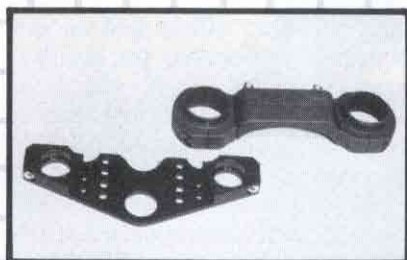

## TURBOS—HANDLING—EXHAUSTS—IGNITIONS

### TURBO

If you want the ultimate in performance for your BMW without the loss of reliability, bolt on a Luftmeister Turbo Kit and increase your horsepower from 40 to 60%.

Enjoy the breath-taking acceleration that only a turbo can give you. Good mileage and streetability are more important to us than brute power. Luftmeister's Turbo Kits really work and are used daily for sport riding and touring. All Turbo Kits are black-chrome finished and are complete with many extra features such as:

### HANDLING — NEW FOR 1984

If you have been waiting for the ultimate handling components, wait no more. We have two new items that will upgrade the handling of your BMW substantially.

Our "Telefix" Fork Brace is a bolt on, 5 minute installation that will add beauty & functionality. Our new Triple Clamp is machined from a 6061T6 aluminum billet and is black anodized and features two 8mm pinch bolts. Additional components are available such as Swing Arm Braces and Shock Absorbers.