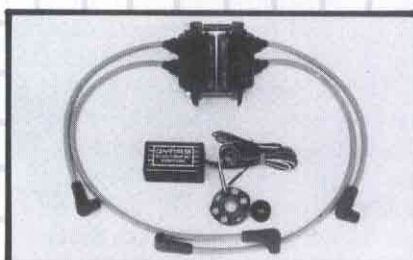

IGNITIONS

Our ignition kits feature Dyna and Accel Boosters as well as complete Dyna kits which includes 8mm Jacobs, Taylor or Accel wire sets.