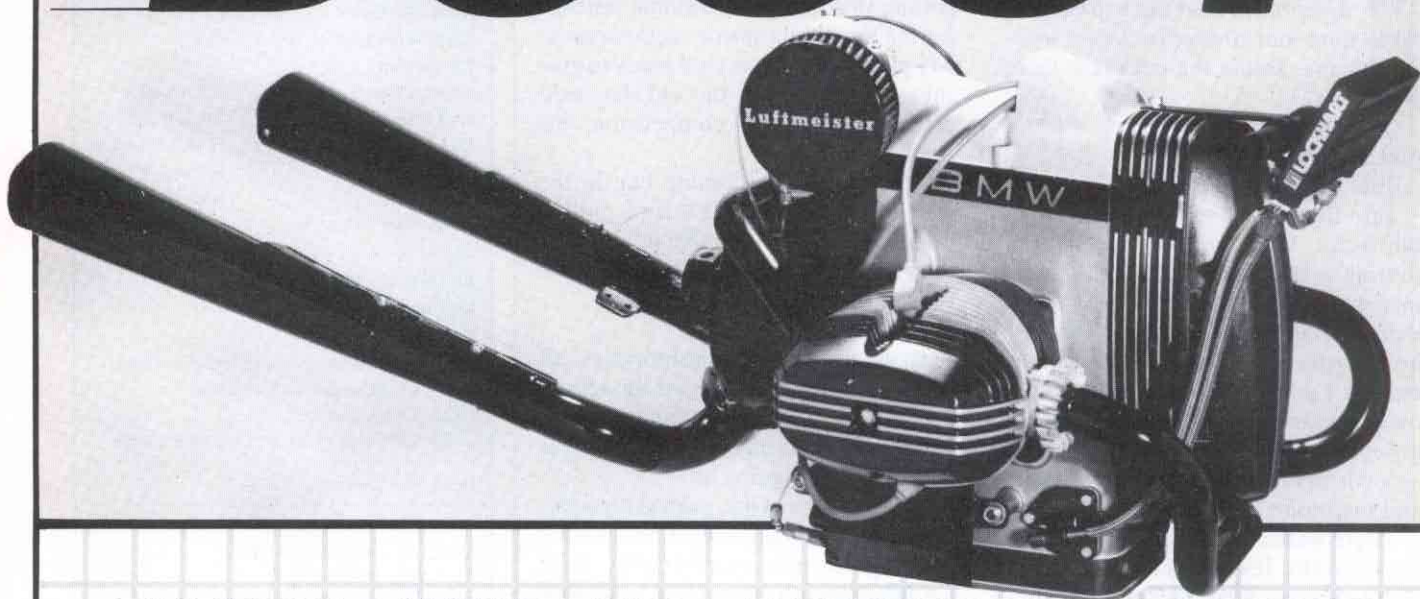

GET THE LUFTMEISTER BOOST

TURBOS—HANDLING—EXHAUSTS—IGNITIONS