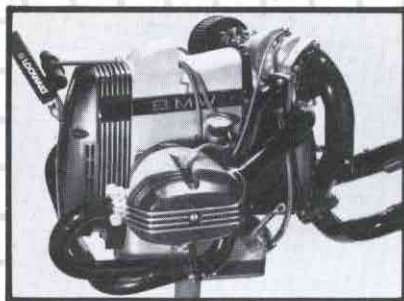

### TURBO

If you want the ultimate in performance for your BMW without the loss of reliability, bolt on a Luftmeister Turbo Kit and increase your horsepower from 40 to 60%.

Enjoy the breath-taking acceleration that only a turbo can give you. Good mileage and streetability are more important to us than brute power. Luftmeister's Turbo Kits really work and are used daily for sport riding and touring. All Turbo Kits are black-chrome finished and are complete with many extra features such as: